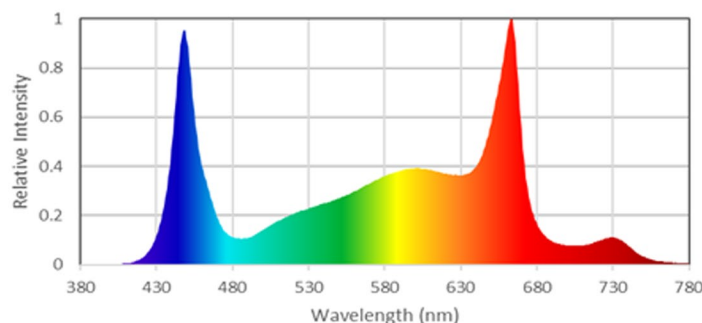

One Emitter is made up of (2) 12" x 47.5" Rigid Blades
A 4' x 4' Grow Area uses (2) Emitters = (4) Rigid Blades

SPECIFICATIONS

Spectrum	Patriot Plus
Light Source	LED
Light Distribution	Lambertian
Emitter Length	47.5" (1207 mm)
Emitter Width	23.5" (598 mm)
Emitter Height	< 1.5" (38 mm)
Emitter Weight	7 lbs. (3.2 Kg)
Mounting Height (min.)	4" (102 mm) Above Canopy
Optional Dimming	100% - 10%
Lifetime	L₉₀ >45,000 hrs
Thermal Management	Passive
Max. Ambient Temperature	95°F (35°C)
Warranty	3 Year Standard

PHOTOSYNTHETIC PERFORMANCE ^{[1],[2]}

	(Maximum)	(Minimum)
PPF (PAR+)^[3]	1770 μmol/s	640 μmol/s
Input Power	740 W	230 W
Efficacy	2.39 μmol/J	2.78 μmol/J
PPFD (PAR+) at 4" Above Canopy	1110 μmol/m²s	400 μmol/m²s

^[1]Data based on a 4' x 4' Grow Area covered by 2 Emitters

^[2]Due to variability in components and application, all data may vary approximately ± 10%

^[3]PAR+ is Photosynthetic Active Radiation from 400 nm - 780 nm

Patriot Plus Spectrum

There are a range of remote driver options available to power the Growfilm 12" Rigid Blade Emitter. Please speak with our sales representative to find your best option.